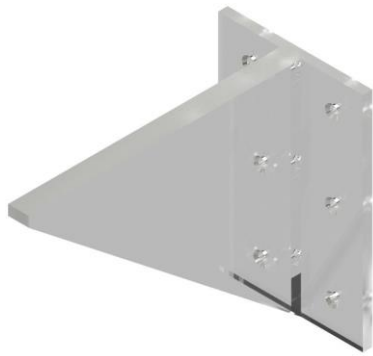

Acrylic Shelf Brackets

		Single	2-pack	10-pack
4" Bracket	ASHTP04	$26.00	$35.00	$135.00
6" Bracket	ASHTP06	$28.00	$38.00	$155.00
8" Bracket	ASHTP08	$30.00	$42.00	$170.00
10" Bracket	ASHTP10	$32.00	$45.00	$190.00
12" Bracket	ASHTP12	$35.00	$50.00	$200.00

While supplies lasts