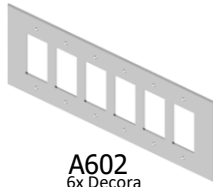

Six-Gang Wall Plates

A602
6x Decora